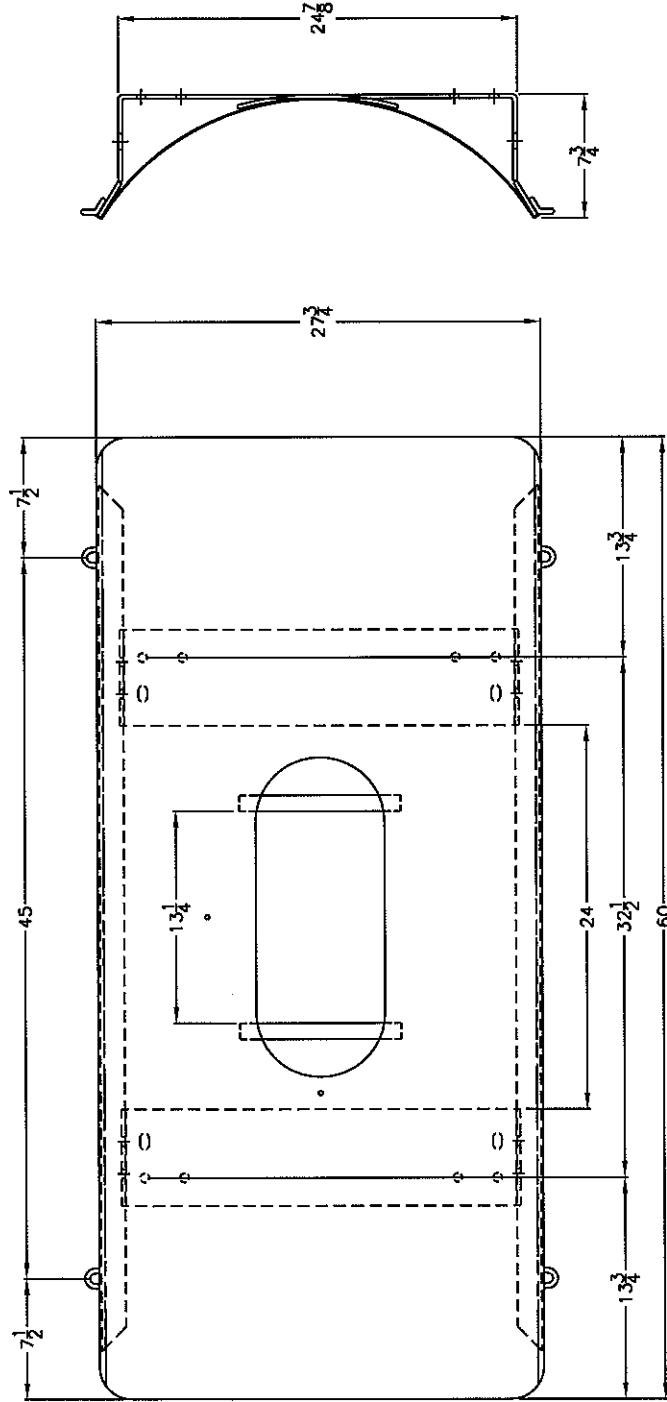

REVISIONS

ZONE	REV	DESCRIPTION	DATE	APPROVED

PARTS BAG CONTENTS:

- (2) POLY STRAP, 2" X 96"
- (4) BENT BUCKLE, 2"
- (4) J-BOLT, 1/2"
- (8) HEX NUT, 1/2"

NORWESCO
ST. BONIFACIUS, MN

200-32 SADDLE ASSEMBLY

JTP 27FEB02

SIZE A
FSCM NO.

DWG NO.

REV

SCALE 1/12

SHEET