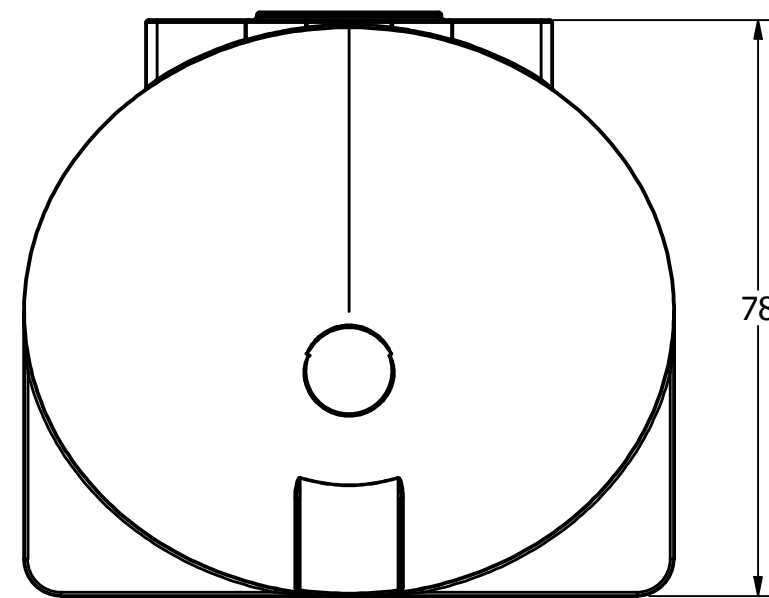

SECTION

DRAWN Liv Oltean	5/14/2018	 NORWESCO, INC. SAINT BONIFACIUS, MN TITLE		
CHECKED				
QA				
MFG				
APPROVED		SIZE B	DWG NO	REV
		SCALE: 1/16	SHEET 1 OF 1	